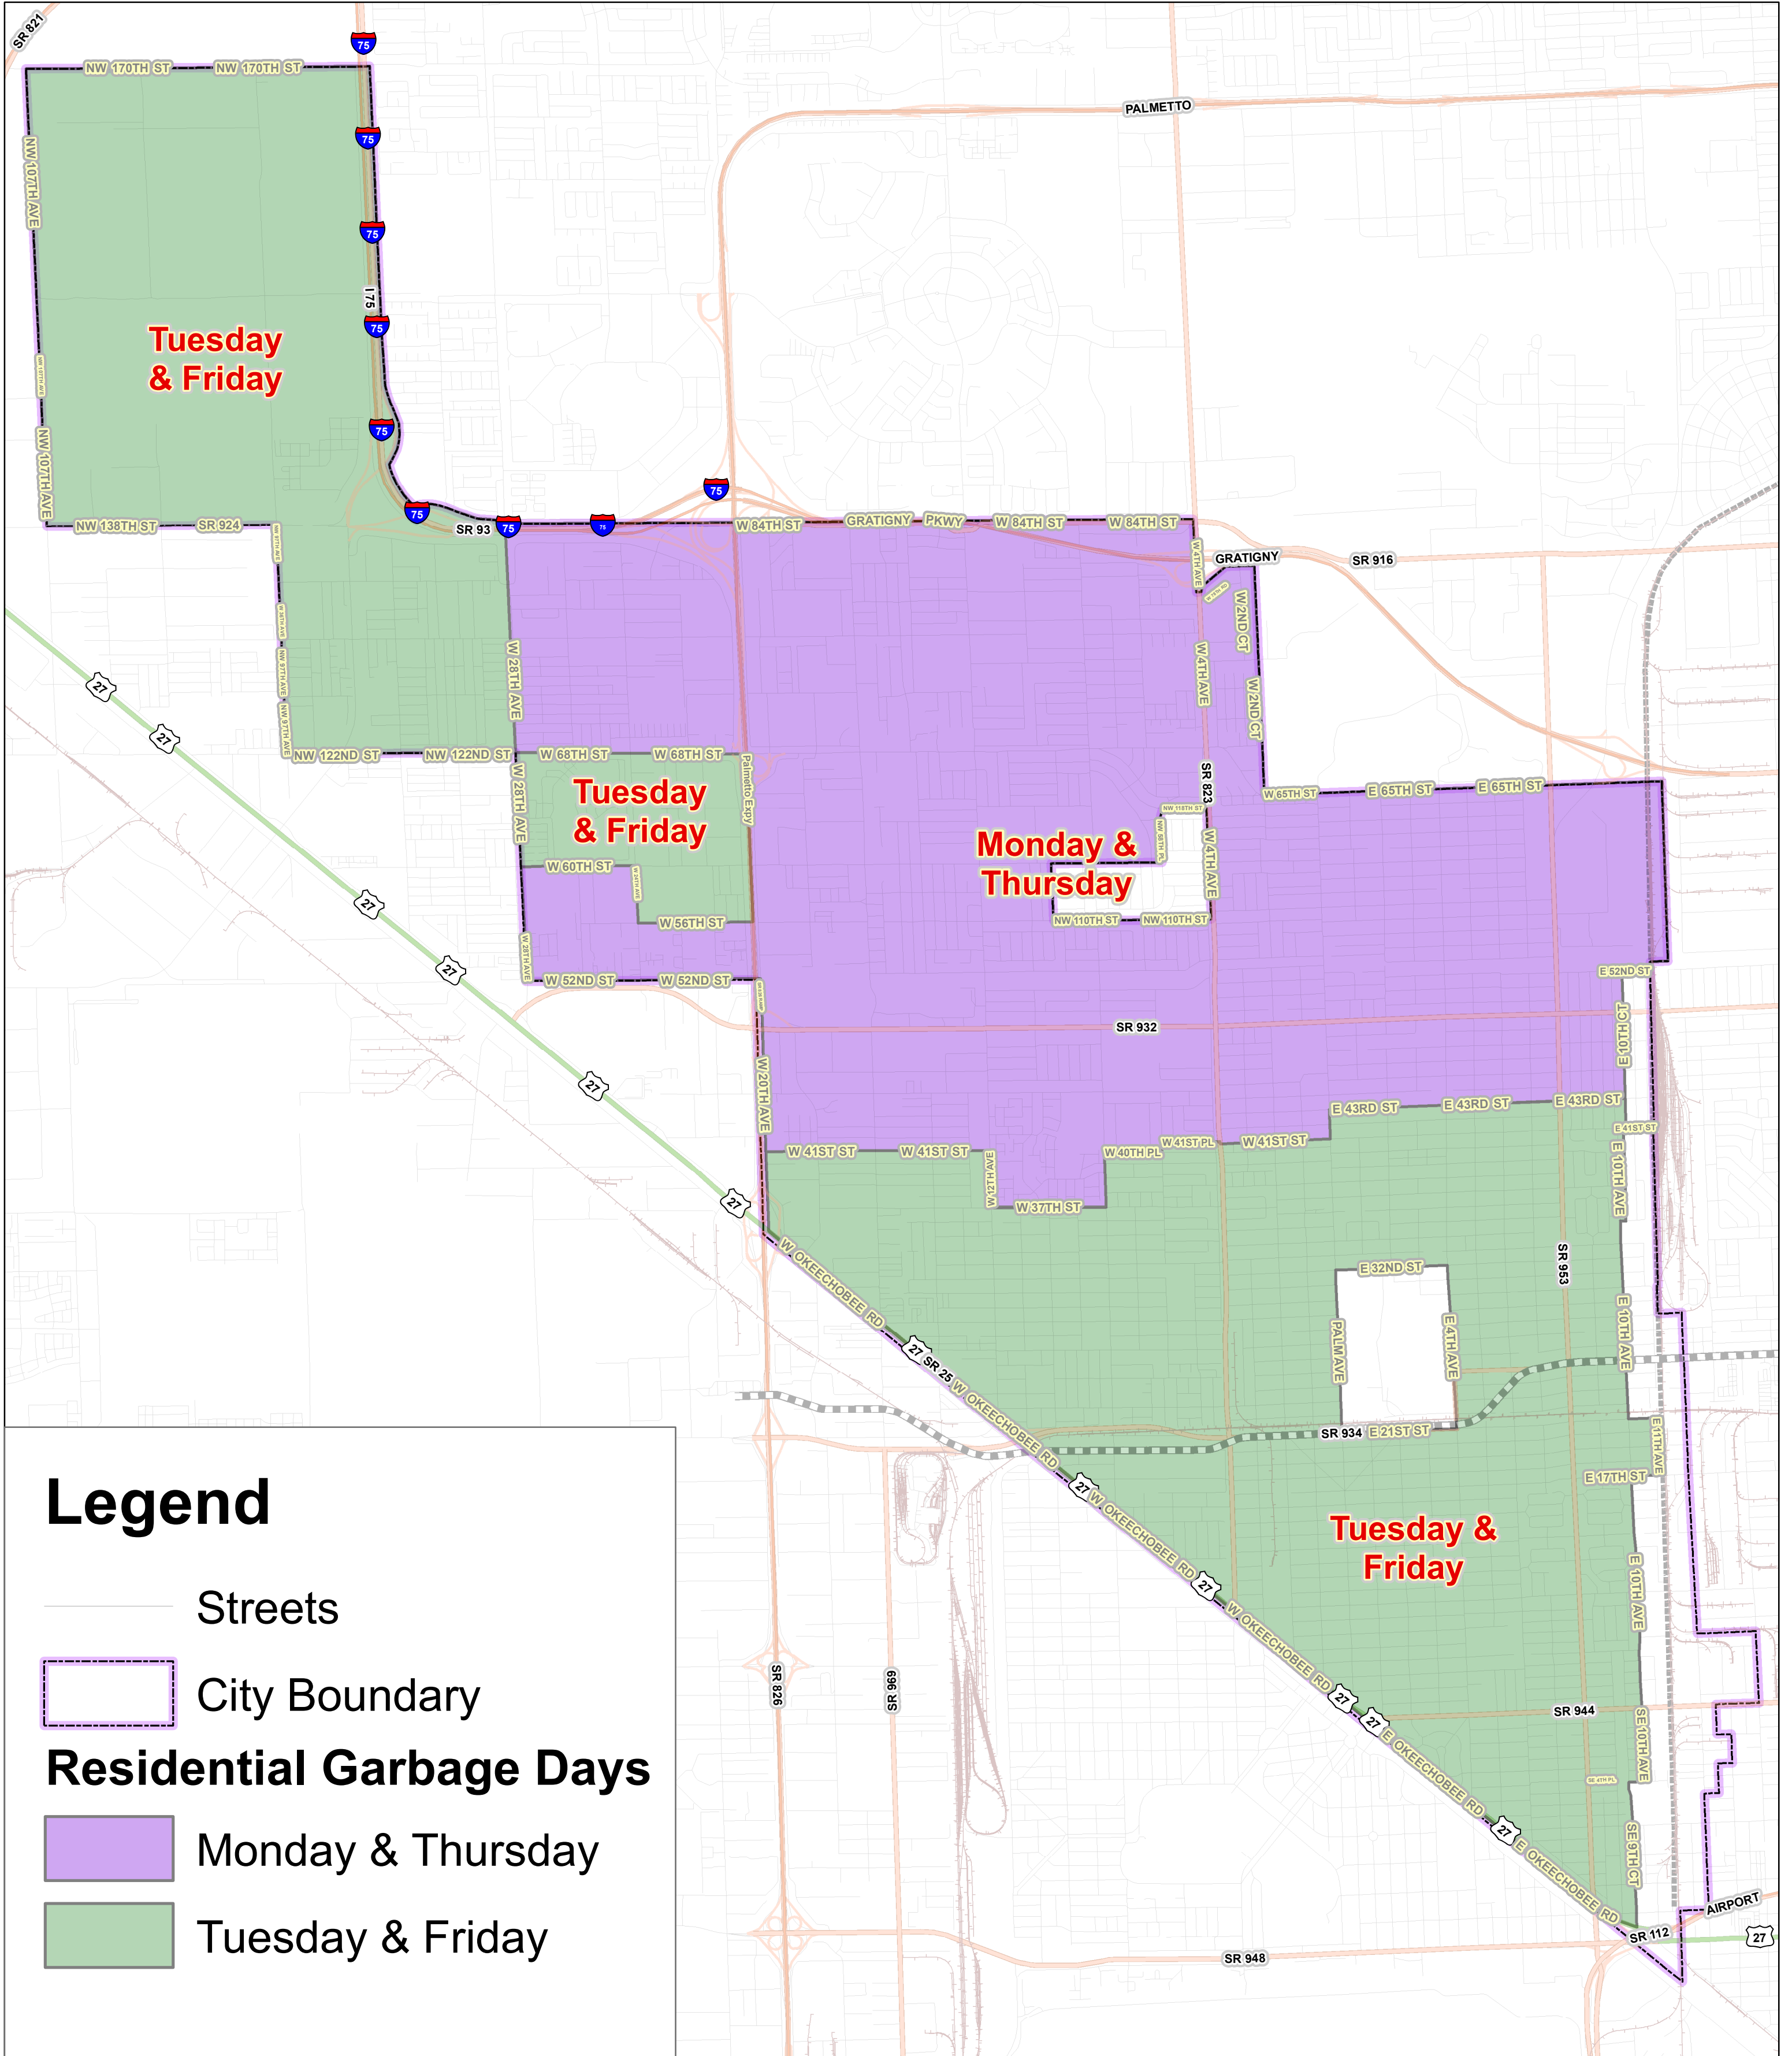

# Residential Garbage Collection Schedule (service provided twice a week)

## Legend

Streets

City Boundary

### Residential Garbage Days

Monday & Thursday

Tuesday & Friday